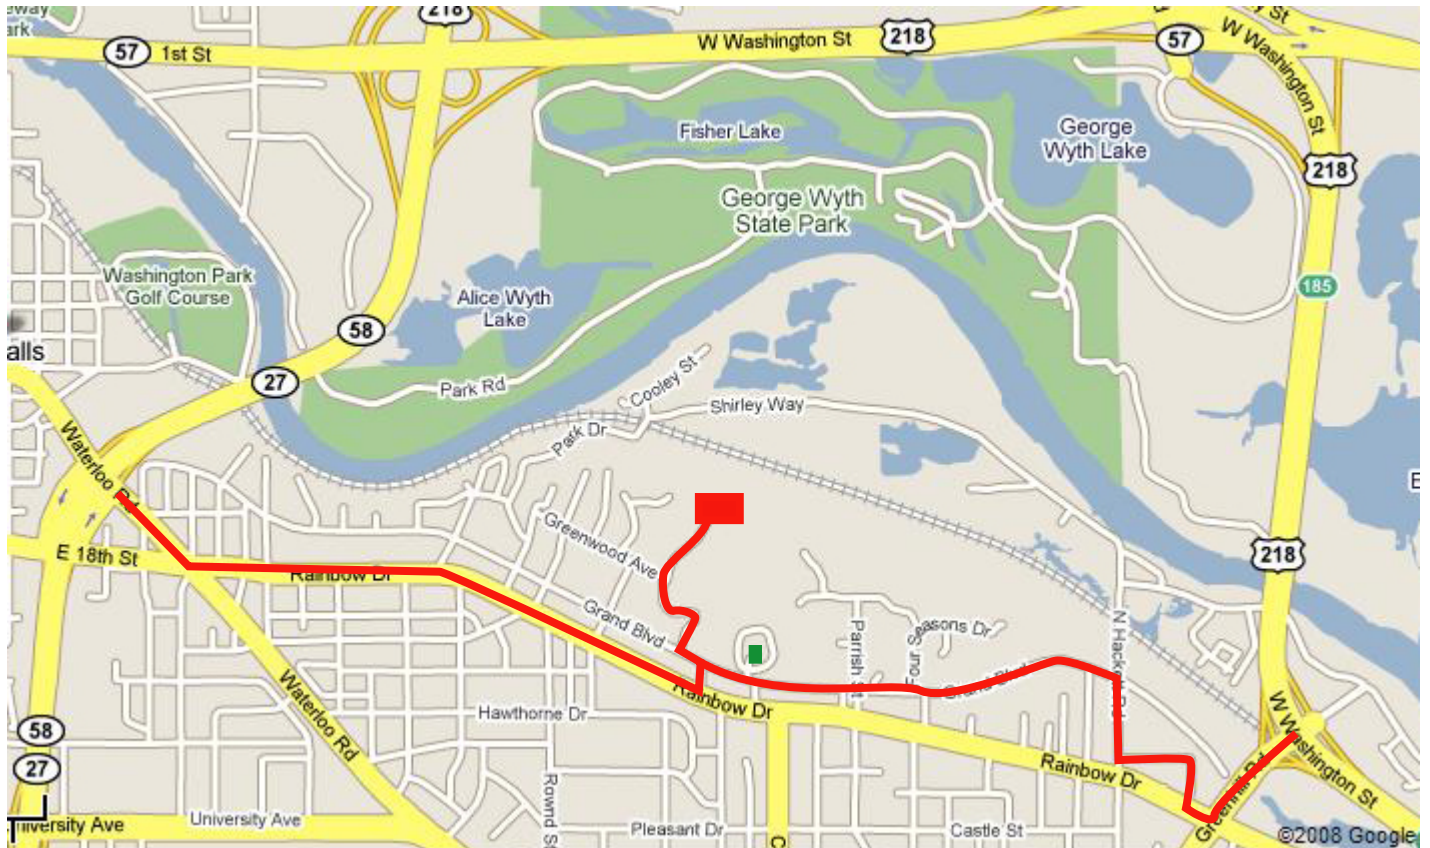

Directions to Hartman Reserve Nature Center

Sunday morning parking at River Hills School

From Hwy 58/27:

Take Waterloo Rd. Exit to the East
Turn onto Rainbow Drive heading East
Turn left on Laurie Ave.
Turn left on Grand Blvd.
Turn right on Timber Dr.
Turn right on Reserve Dr.

From Hwy 218:

(Road construction on Rainbow Dr. has forced a detour. Drive past the Road Construction sign and take the first right on DeSoto Ave.)

Take Greenhill Rd. Exit to the South
Turn right on Rainbow Dr.
Turn right on DeSoto Ave. and follow to the left
Turn right on North Hackett Rd.
Turn left on Grand Blvd.
Turn right on Timber Dr.
Turn right on Reserve Dr.

Sunday Morning Parking - Park at River Hills School and wait for shuttle to George Wyth State Park