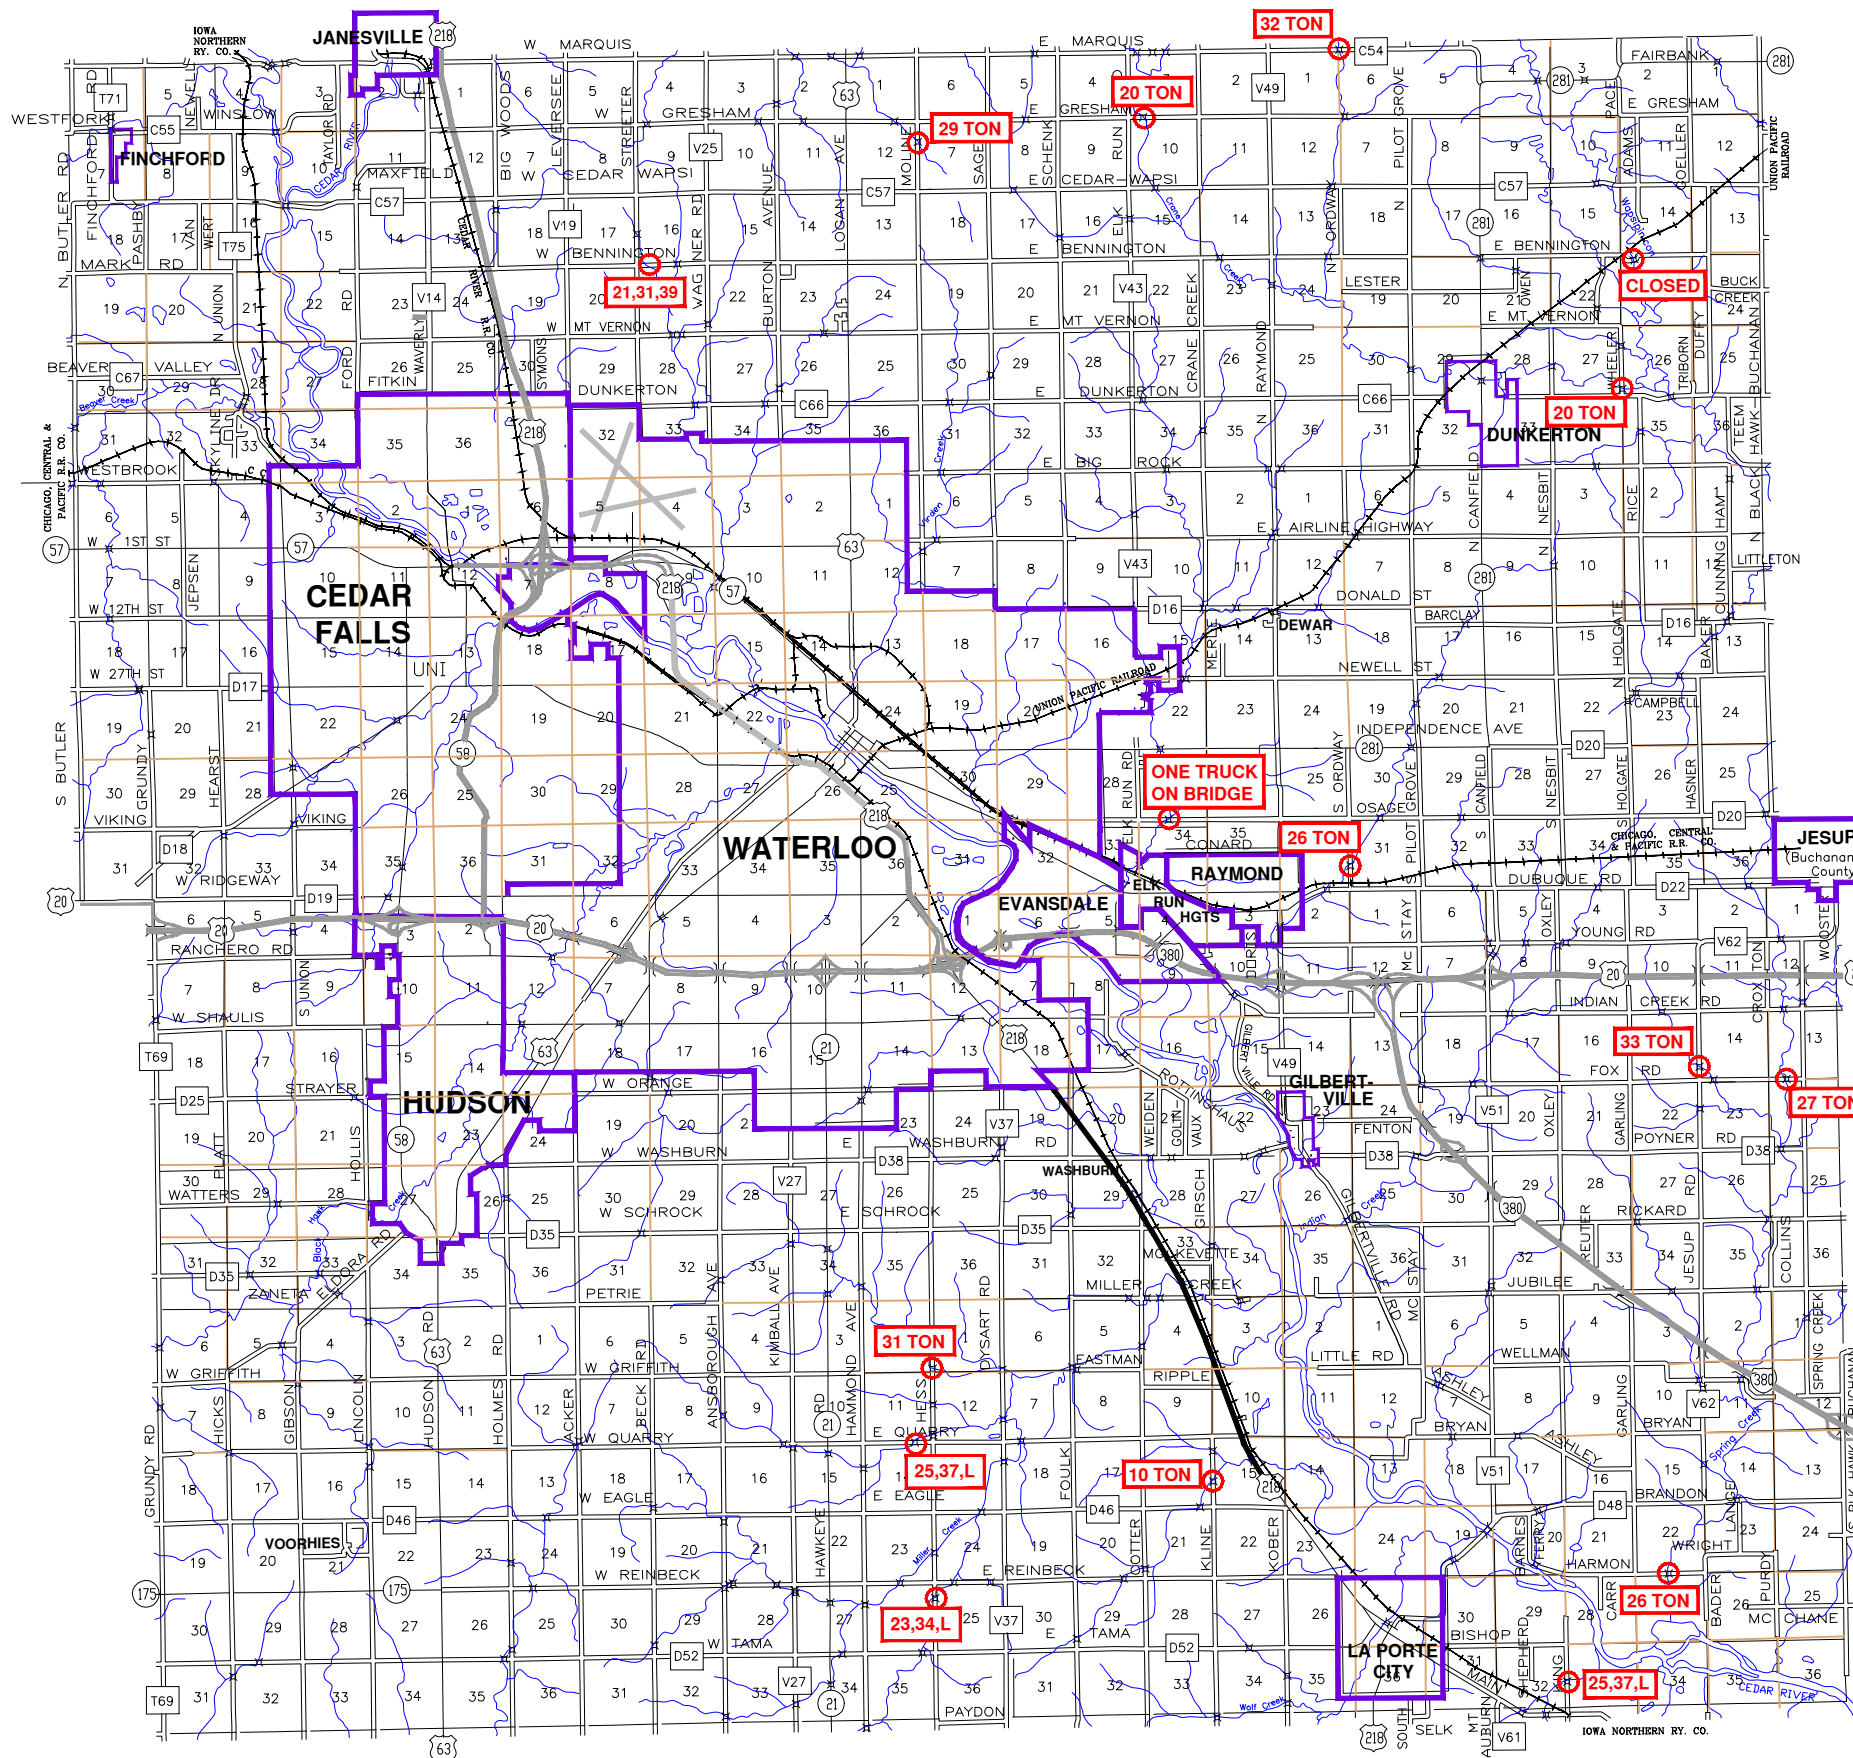

BLACK HAWK COUNTY BRIDGE EMBARGO MAP

WEIGHT LIMITS

- 8T
- 12T
- 16T

WEIGHT LIMITS SIGN AS POSTED AT EMBARGOED BRIDGES

8,12,16

BOXED NUMBERS GIVE VEHICLE WEIGHT LIMITS AS POSTED AT EMBARGOED BRIDGES

NUMBERS IN BOXES ARE IN TONS PER VEHICLE

THE LETTER "L" INDICATES LEGAL WEIGHT LIMIT.

REVISED 7/22/2019